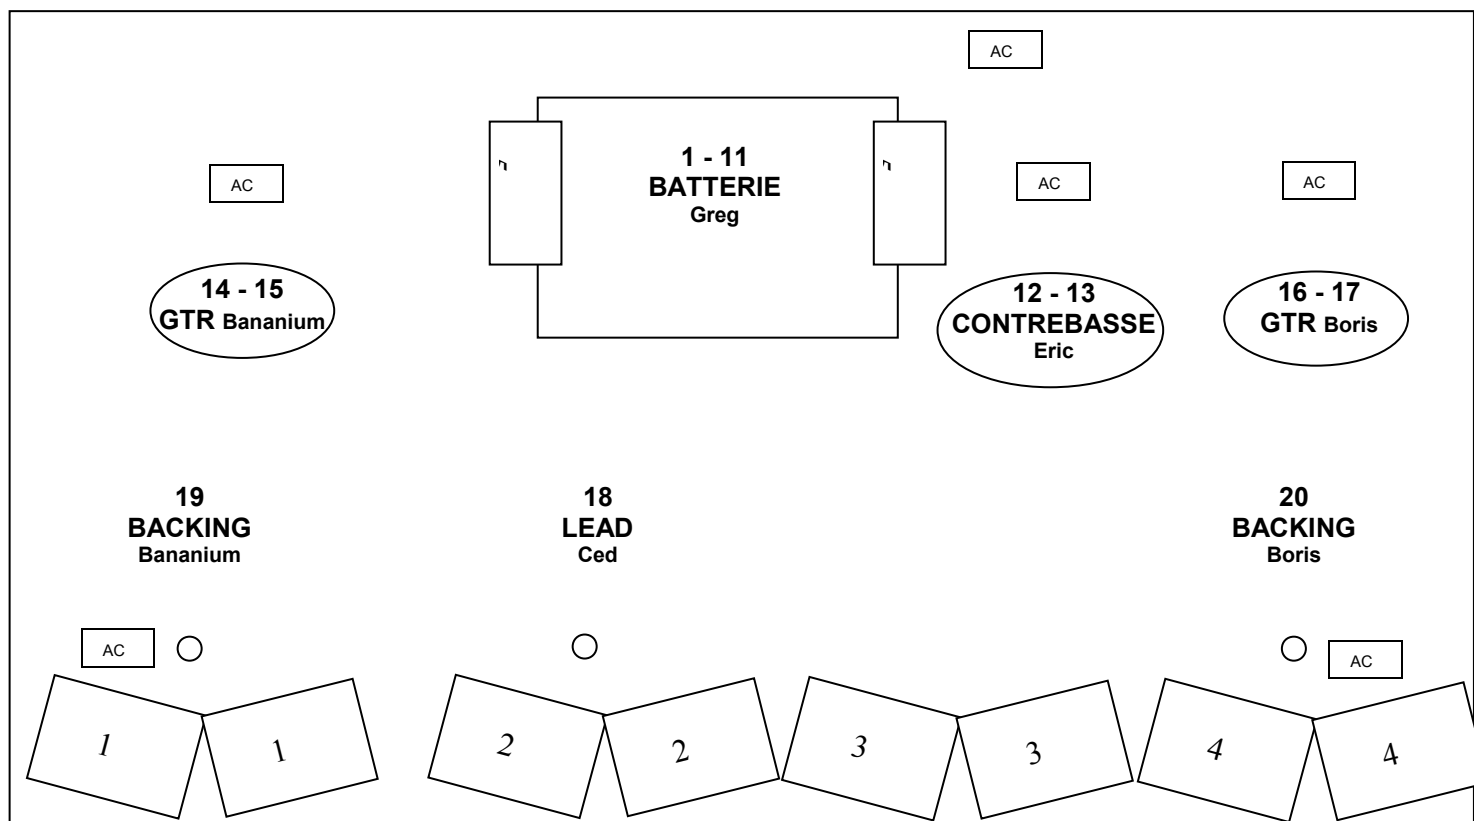

# BANANE METALIK

-N°	Instruments	Micros	Inserts
1	Kick IN	Shure SM91	Gate/Compression
2	Kick OUT	Shure B52	Gate/Compression
3	SN top	Shure SM 57	Compression
4	SN bottom	Shure SM 57	Gate/Compression
5	HH	Shure SM 81	
6	Ride	Shure SM 81	
7	Tom alto	Sennheiser E 604	Gate
8	Tom medium	Sennheiser E 604	Gate
9	Tom Floor	Sennheiser MD421	Gate
10	OH L	Shure SM 81	
11	OH R	Shure SM 81	
12	Contrebasse	DI	Compression
13	Contrebasse	MD421	Compression
14	GTR lead <span style="font-size: small;">pan</span>	Shure SM 57	
15	GTR lead	Sennheiser E 609	
16	GTR rhytm	Shure SM 57	
17	GTR rhytm	Sennheiser E 609	
18	LEAD	HF Shure beta 58	Compression
19	Backing	Shure SM 58	Gate/Compression
20	Backing	Shure SM 58	Gate/Compression
21	Spare LEAD	HF 58	Compression